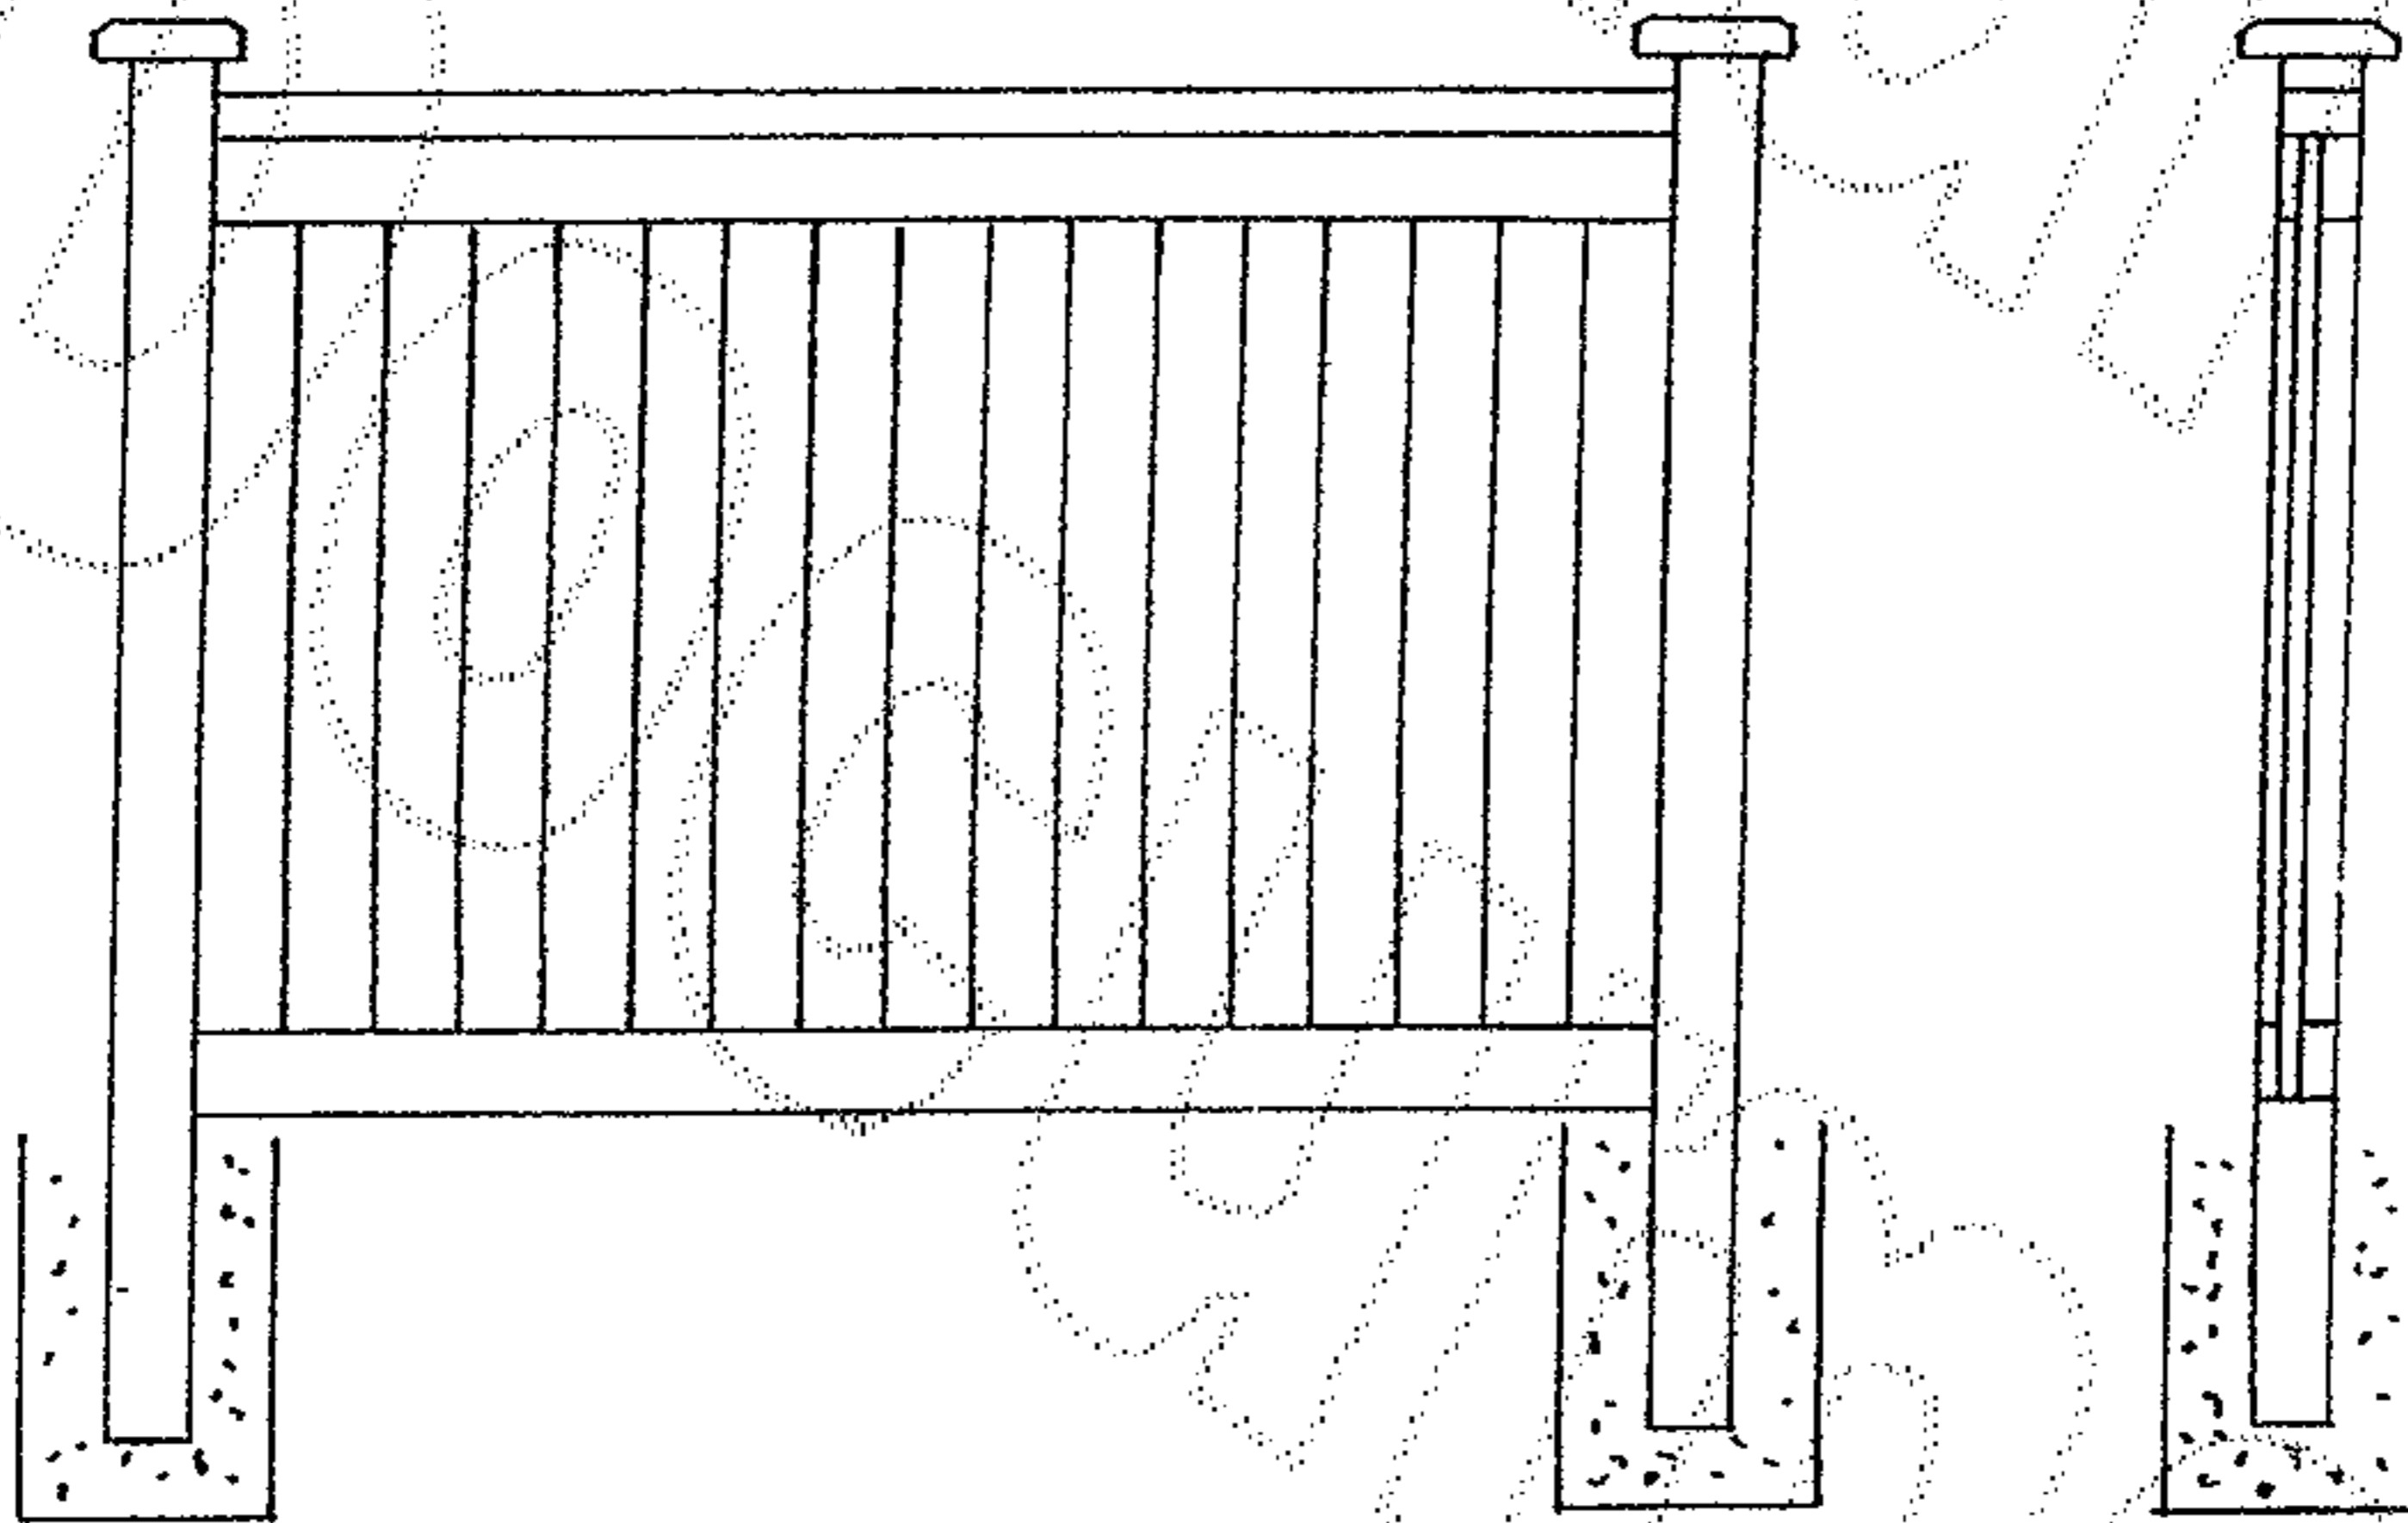

EXHIBIT B
Common Fence Design Standards

FULL PANEL

STYLE CEDAR FENCE

Fence Height	6'
Post Size	4x4 Pressure Treated
Board Size	1x4x6' Cedar
Cap	1" Cedar
Stringer	2x4 Cedar
Top Cap Board	2x4 Cedar
Trim	1x4 Cedar
Post Spacing	8' Maximum
Post Depth	8" Diameter and 24" Deep

FRONT VIEW

SIDE VIEW